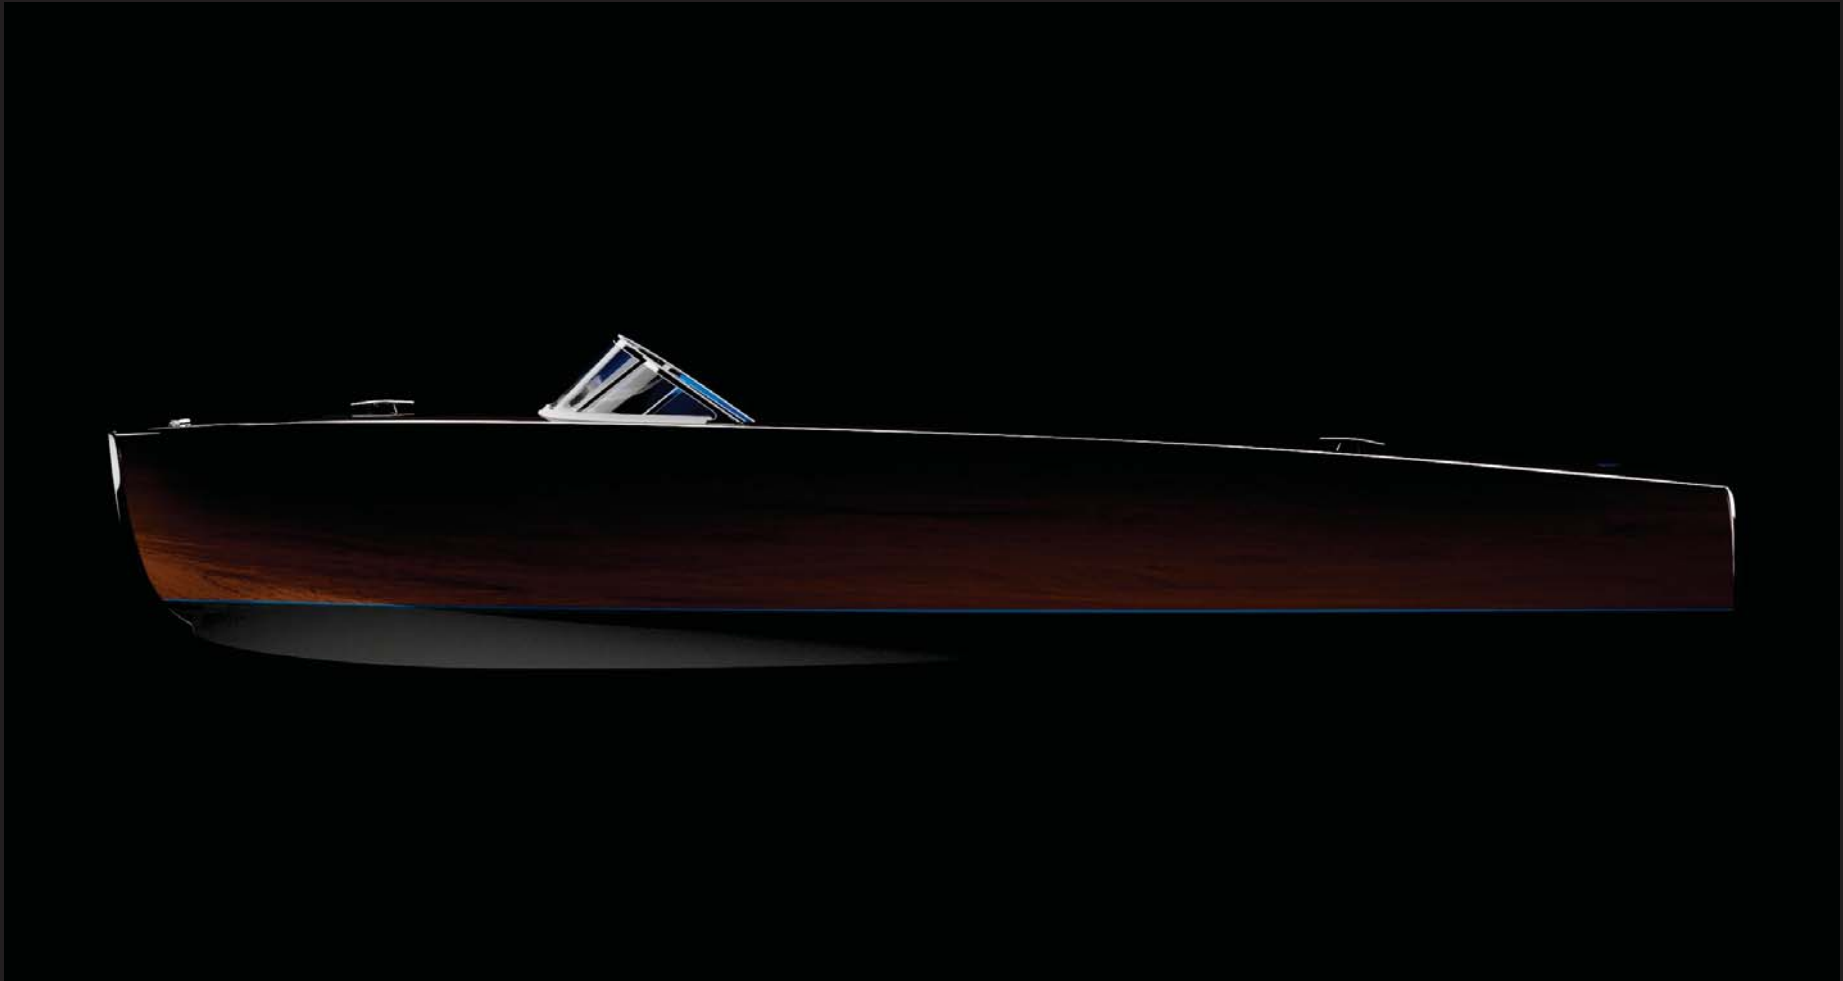

PROTOTYPUM

KEELCRAFT / ELECTRIC RUNABOUT

Redesign of a classical barrelback style boat, old classic transformed into a modern leisure boat. Equipment include powerful electric engine and batteries.

PROTOTYPUM

KEELCRAFT / ELECTRIC RUNABOUT

Redesign of a classical barrelback style boat, old classic transformed into a modern leisure boat. Equipment include powerful electric engine and batteries.

PROTOTYPUM

KEELCRAFT / ELECTRIC RUNABOUT

Redesign of a classical barrelback style boat, old classic transformed into a modern leisure boat. Equipment include powerful electric engine and batteries.