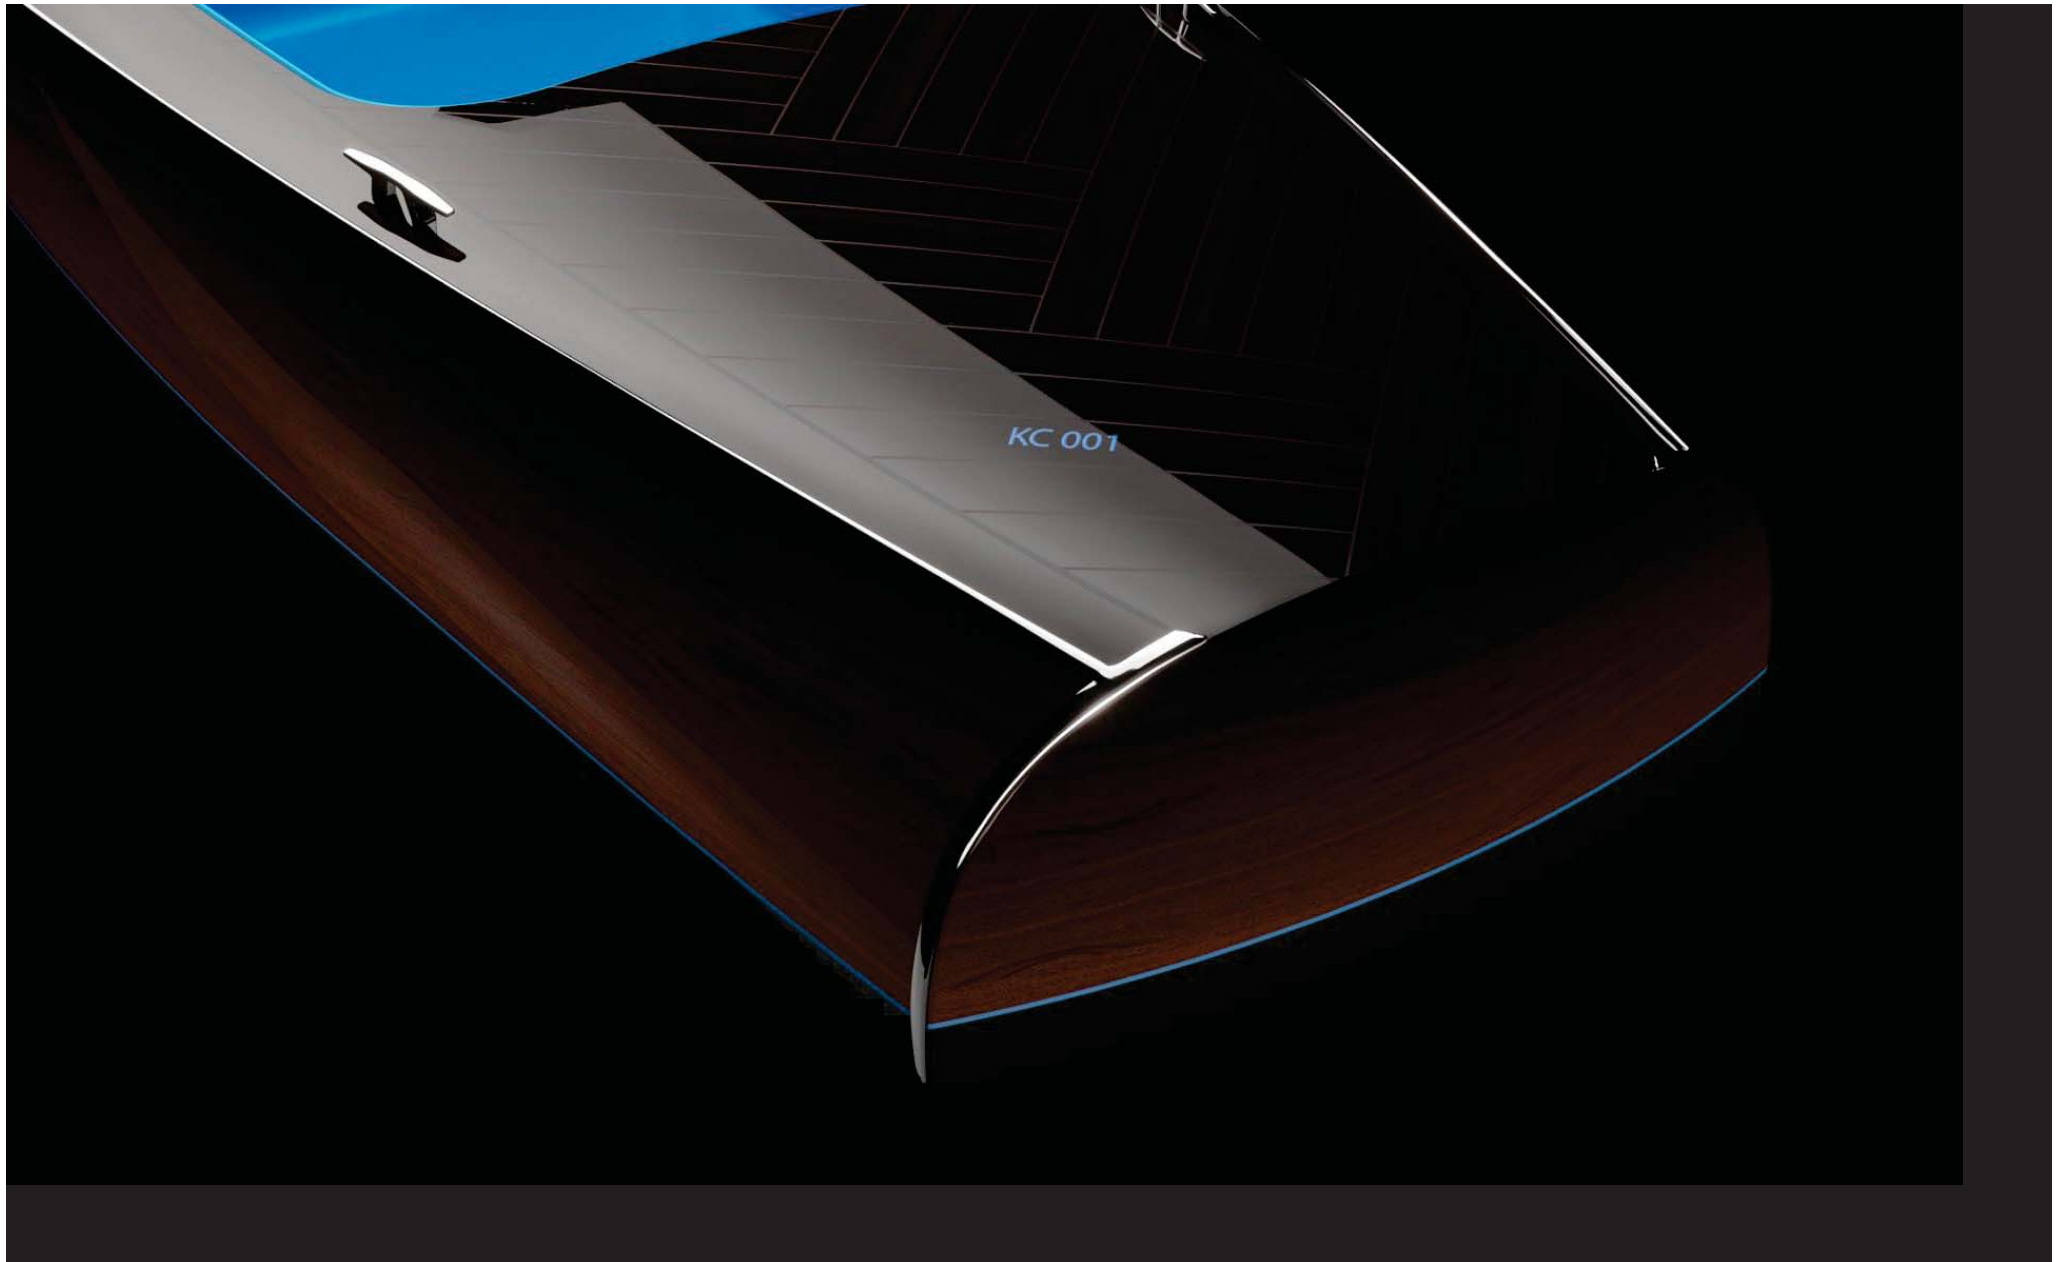

PROTOTYPUM

KEELCRAFT / ELECTRIC RUNABOUT

Redesign of a classical barrelback style boat, old classic transformed into a modern leisure boat. Equipment include powerful electric engine and batteries.

PROTOTYPUM

KEELCRAFT / ELECTRIC RUNABOUT

Redesign of a classical barrelback style boat, old classic transformed into a modern leisure boat. Equipment include powerful electric engine and batteries.

PROTOTYPUM

KEELCRAFT / ELECTRIC RUNABOUT

Redesign of a classical barrelback style boat, old classic transformed into a modern leisure boat. Equipment include powerful electric engine and batteries.